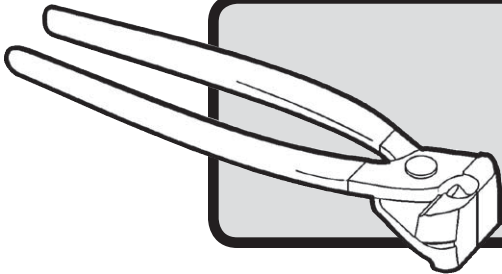

TOOLS & COMPONENTS

EMPI Crimping Tool (Forged)

86-3010-0

Forged Crimping Tool for use with Ear Type Clamps

EMPI Stainless Steel Clamps

86-5833-0

EMPI Stainless Steel Adjustable Clamp, Small, 10 Pack

86-5831-0

EMPI Stainless Steel Adjustable Clamp, Small, 100 Pack

86-5834-0

EMPI Stainless Steel Adjustable Clamp, Large, 10 Pack

86-5832-0

EMPI Stainless Steel Adjustable Clamp, Large, 100 Pack

86-5838-0

EMPI Stainless Steel Adjustable Clamp, Extra Large, 10 Pack