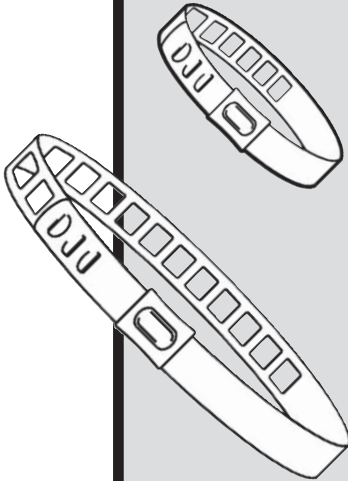

TOOLS & COMPONENTS

EMPI Crimping Tool (Forged)

86-3010-0

Forged Crimping Tool for use with Ear Type Clamps

EMPI Stainless Steel Clamps

86-5833-0

EMPI Stainless Steel Adjustable Clamp, Small, 10 Pack

86-5831-0

EMPI Stainless Steel Adjustable Clamp, Small, 100 Pack

86-5834-0

EMPI Stainless Steel Adjustable Clamp, Large, 10 Pack

86-5832-0

EMPI Stainless Steel Adjustable Clamp, Large, 100 Pack

86-5838-0

EMPI Stainless Steel Adjustable Clamp, Extra Large, 10 Pack

86-5837-0

EMPI Stainless Steel Adjustable Clamp, Extra Large, 100 Pack

Moly Grease (Package)

86-3000-0

Moly Grease for C.V. Joints, 4 oz. Packet (Printed Trilingual)

86-3005-0

Moly Grease for C.V. Joints, 3 oz. Packet (Printed Trilingual)