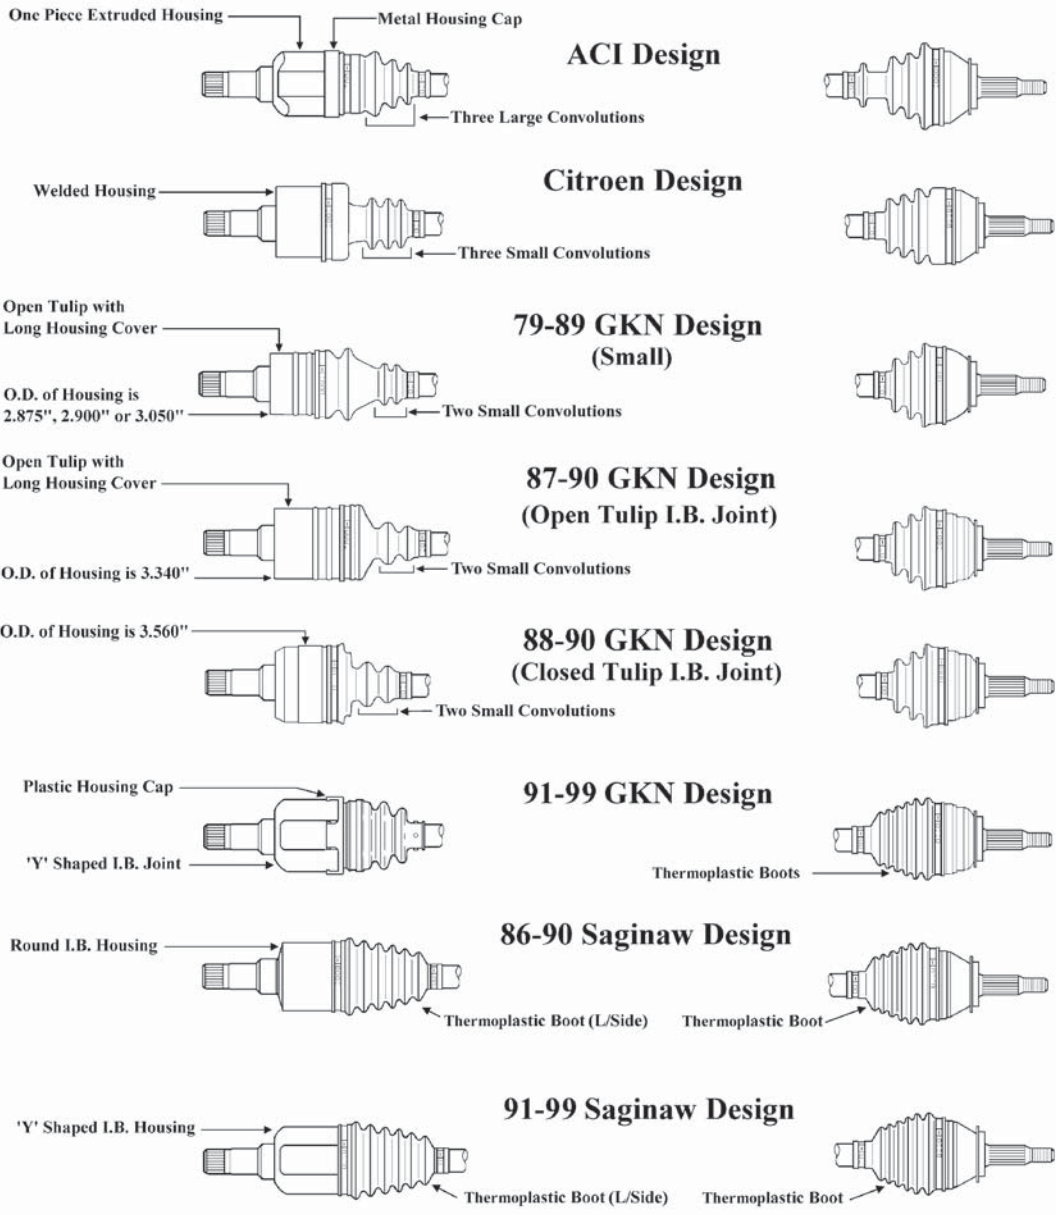

PLYMOUTH AXLE IDENTIFICATION

MODEL	YEARS	SPECIFICATIONS	SIDE	INNER	OUTER

Four different makes and various configurations of front axles can be found on these domestic built vehicles. Through 1983 GKN and Citroen axles were used. In 1984 an ACI axle was added to these two, then in 1986 a Saginaw axle was added. In 1988 GKN introduced a "Closed Housing" along with the "Open Housing" that they had been using since 1979. In 1991 the Saginaw axles for Chrysler vehicles underwent a design change, the inboard joints were now "Y" shaped instead of round. 1991 also saw a change in GKN as they introduced a hard thermoplastic boot on the outboard joint as well as a plastic cap on the inboard joint. Some 1992 models came equipped with GKN design axles on the right side and Saginaw design axles on the left side. The boots for these four makes and various configurations of axles are not interchangeable. To make sure of selecting the correct parts, carefully study the drawings which will allow you to easily identify which axle and boot is fitted to the car being worked on.

Bolt-on Boots