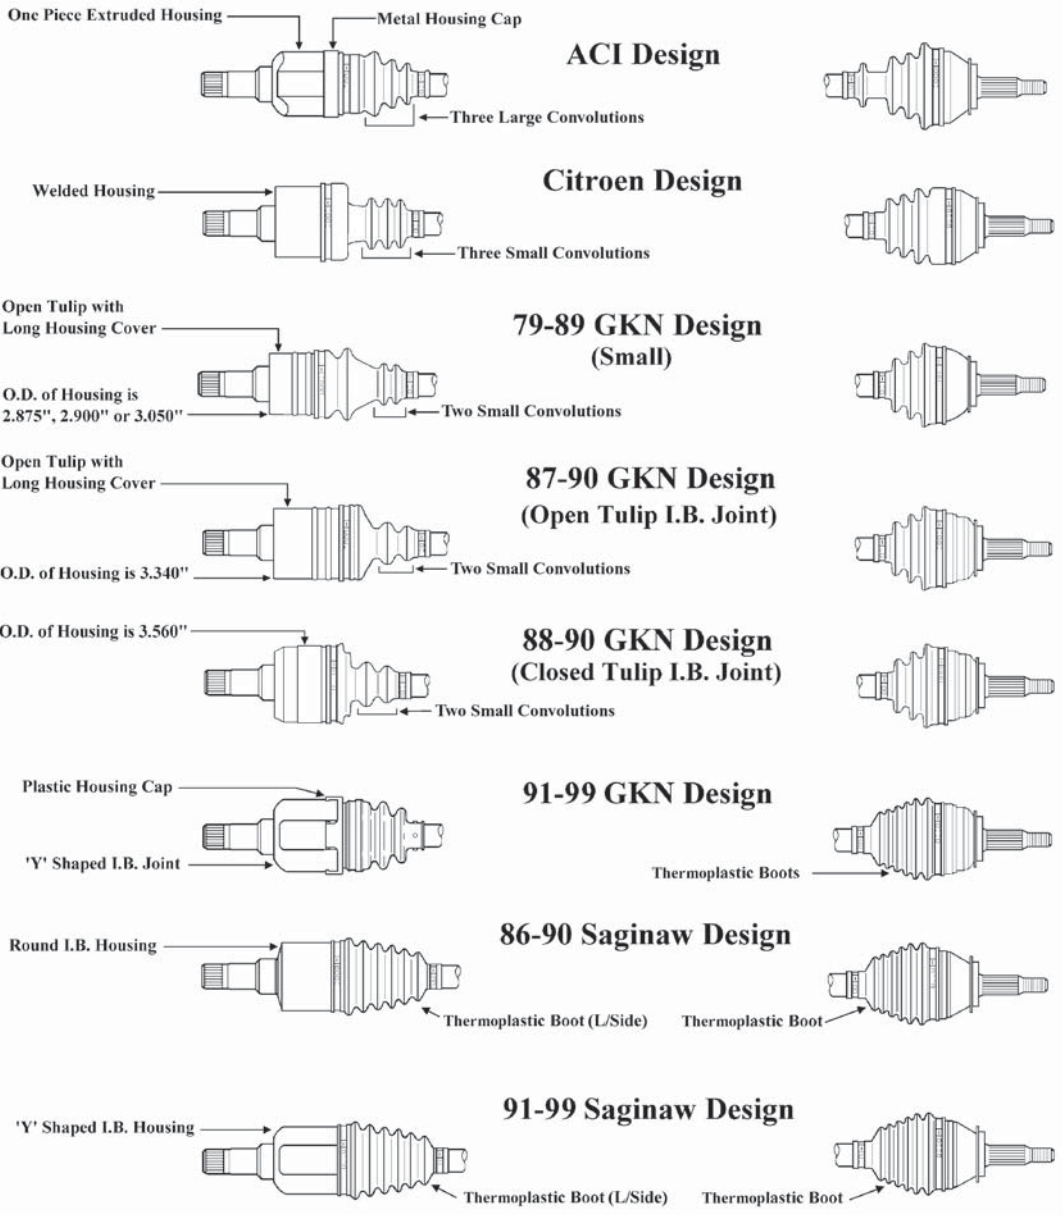

DODGE AXLE IDENTIFICATION

MODEL	YEARS	SPECIFICATIONS	SIDE	INNER	OUTER

Four different makes and various configurations of front axles can be found on these domestic built vehicles. Through 1983 GKN and Citroen axles were used. In 1984 an ACI axle was added to these two, then in 1986 a Saginaw axle was added. In 1988 GKN introduced a "Closed Housing" along with the "Open Housing" that they had been using since 1979. In 1991 the Saginaw axles for Chrysler vehicles underwent a design change, the inboard joints were now "Y" shaped instead of round. 1991 also saw a change in GKN as they introduced a hard thermoplastic boot on the outboard joint as well as a plastic cap on the inboard joint. Some 1992 models came equipped with GKN design axles on the right side and Saginaw design axles on the left side. The boots for these four makes and various configurations of axles are not interchangeable. To make sure of selecting the correct parts, carefully study the drawings which will allow you to easily identify which axle and boot is fitted to the car being worked on.

Bolt-on Boots