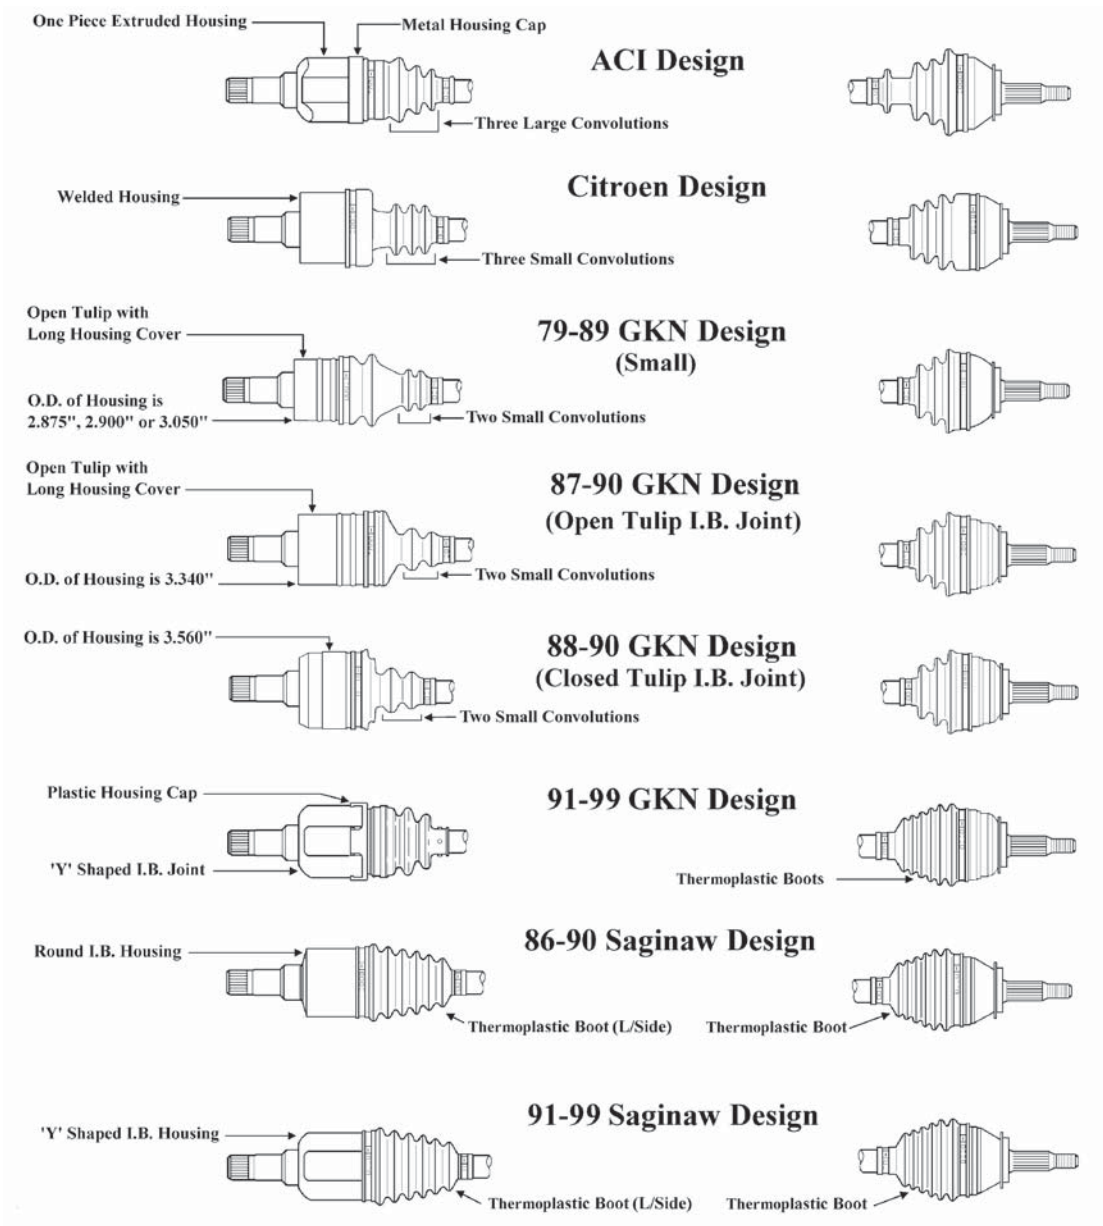

CHRYSLER AXLE IDENTIFICATION

MODEL	YEARS	SPECIFICATIONS	SIDE	INNER	OUTER

Four different makes and various configurations of front axles can be found on these domestic built vehicles. Through 1983 GKN and Citroen axles were used. In 1984 an ACI axle was added to these two, then in 1986 a Saginaw axle was added. In 1988 GKN introduced a "Closed Housing" along with the "Open Housing" that they had been using since 1979. In 1991 the Saginaw axles for Chrysler vehicles underwent a design change, the inboard joints were now "Y" shaped instead of round. 1991 also saw a change in GKN as they introduced a hard thermoplastic boot on the outboard joint as well as a plastic cap on the inboard joint. Some of 92-93 models came equipped with GKN design axles on the right side and Saginaw design axles on the left side. The boots for these four makes and various configurations of axles are not interchangeable. To make sure of selecting the correct parts, carefully study the drawings which will allow you to easily identify which axle and boot is fitted to the car being worked on.

Bolt-on Boots