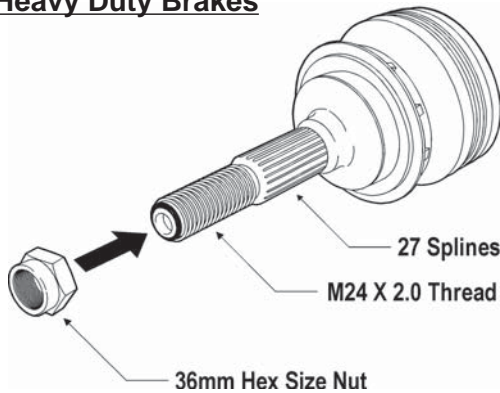

BOLT-ON C.V. BOOT KITS

MODEL	YEARS	SPECIFICATIONS	SIDE	INNER	OUTER

(Continued)

Scamp	82-85	All			86-2855-C	
Sundance	ACI	87-90	2.2L		86-2860-C	
	Citroen	1987	All		86-2854-C	
	GKN	87-90	All		86-2855-C	
	Saginaw	87-90	All		86-2853-C	86-2866-C
		91-94	2.2L, 2.5L, A/T			86-2866-C
91-94		2.2L, 2.5L, M/T			86-2867-C	
92-94		3.0L			86-2867-C	

Voyager (2WD)	84-87	Citroen			86-2854-C
	92-93	2.5L, A/T			86-2853-C
	1993	2.5L, M/T, Diesel, Saginaw	Left		86-2867-C
	94-95	2.5L, A/T		86-2856-C	86-2853-C
	96-00	2.4L			86-2853-C

Voyager (AWD)	96-00	Front, 2.4L			86-2853-C

2000, J2000	1982	All			86-2852-C+

Note: To determine the type of brakes on 1983-1988 6000, examine the spindle threads on the outer C.V. joints.

Heavy Duty Brakes